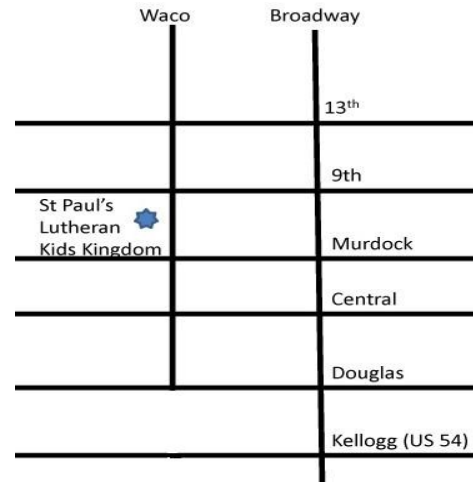

*KKLC admits students of any race, color, or ethnic origin.

*We'd love to have your child join us!

Kid's Kingdom is licensed by the State of Kansas

CHURCH CONNECTION

Kid's Kingdom Learning Center is a ministry of St. Paul's Lutheran Church.

LOCATION

Kid's Kingdom is located in the midtown area of Wichita, convenient to many of downtown's workplaces and has door side parking for pick up and drop off.

Kid's Kingdom Learning Center

St. Paul's Lutheran Church
925 N. Waco